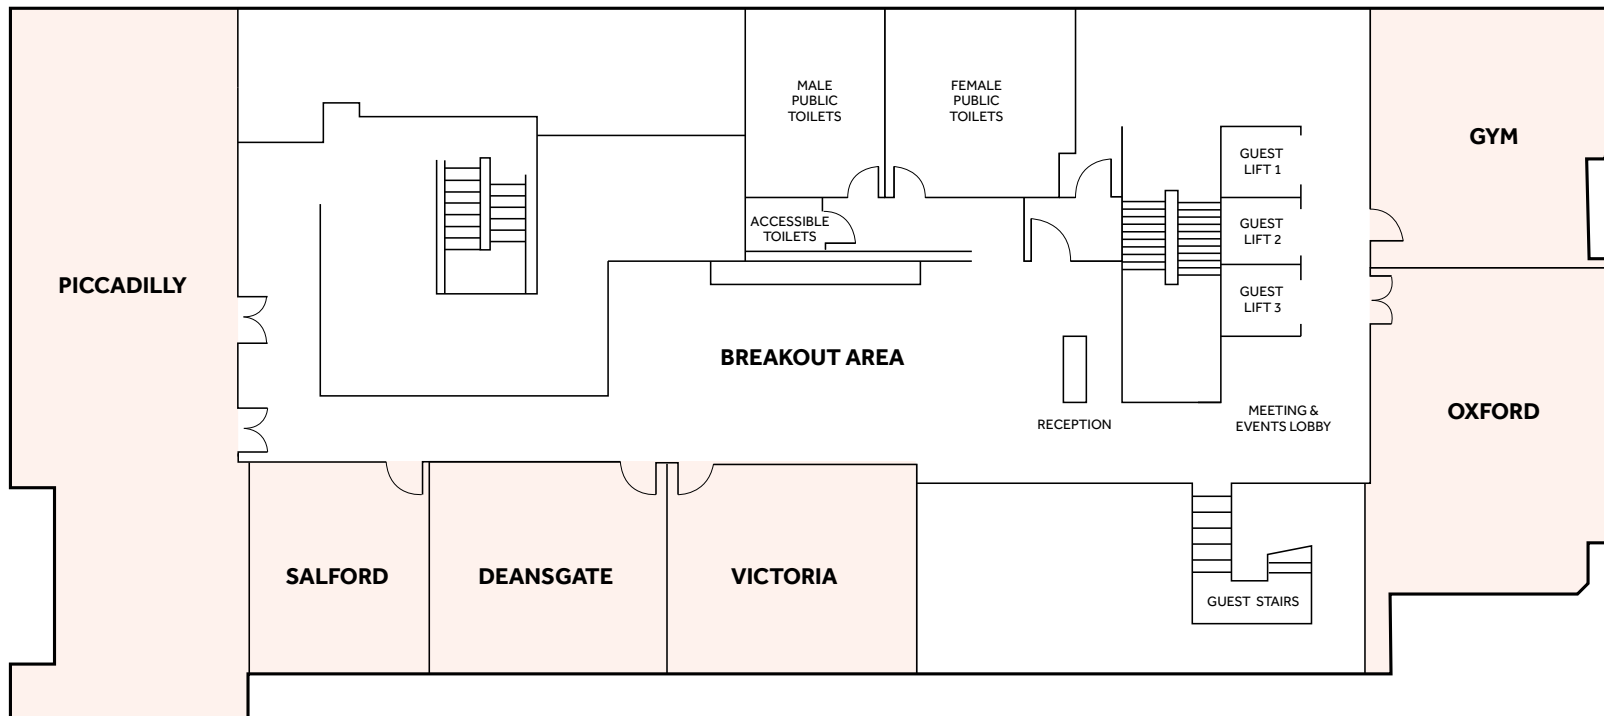

CLAYTON HOTEL MANCHESTER CITY CENTRE

MEETINGS & EVENTS

MEETING ROOM CAPACITIES

Room							Area Sq m	Room Length (metres)	Room Width (metres)	Room Height	Natural Daylight
	THEATRE	CABARET	BOARDROOM	U-SHAPE	CLASSROOM	BANQUETING					
Piccadilly	140	78	40	40	60	100	128	19.4	6.6	2.9	Yes
Salford	41	16	12	12	18	20	34	5.6	6.2	2.5	Yes
Deansgate	48	18	16	16	18	20	42	6.8	6.2	2.7	Yes
Victoria	-	-	18	-	-	-	45	7.4	6.2	2.7	Yes
Oxford	60	30	30	26	27	40	65	9.5	6.9	2.7	Yes

CLAYTON HOTEL
MANCHESTER CITY CENTRE